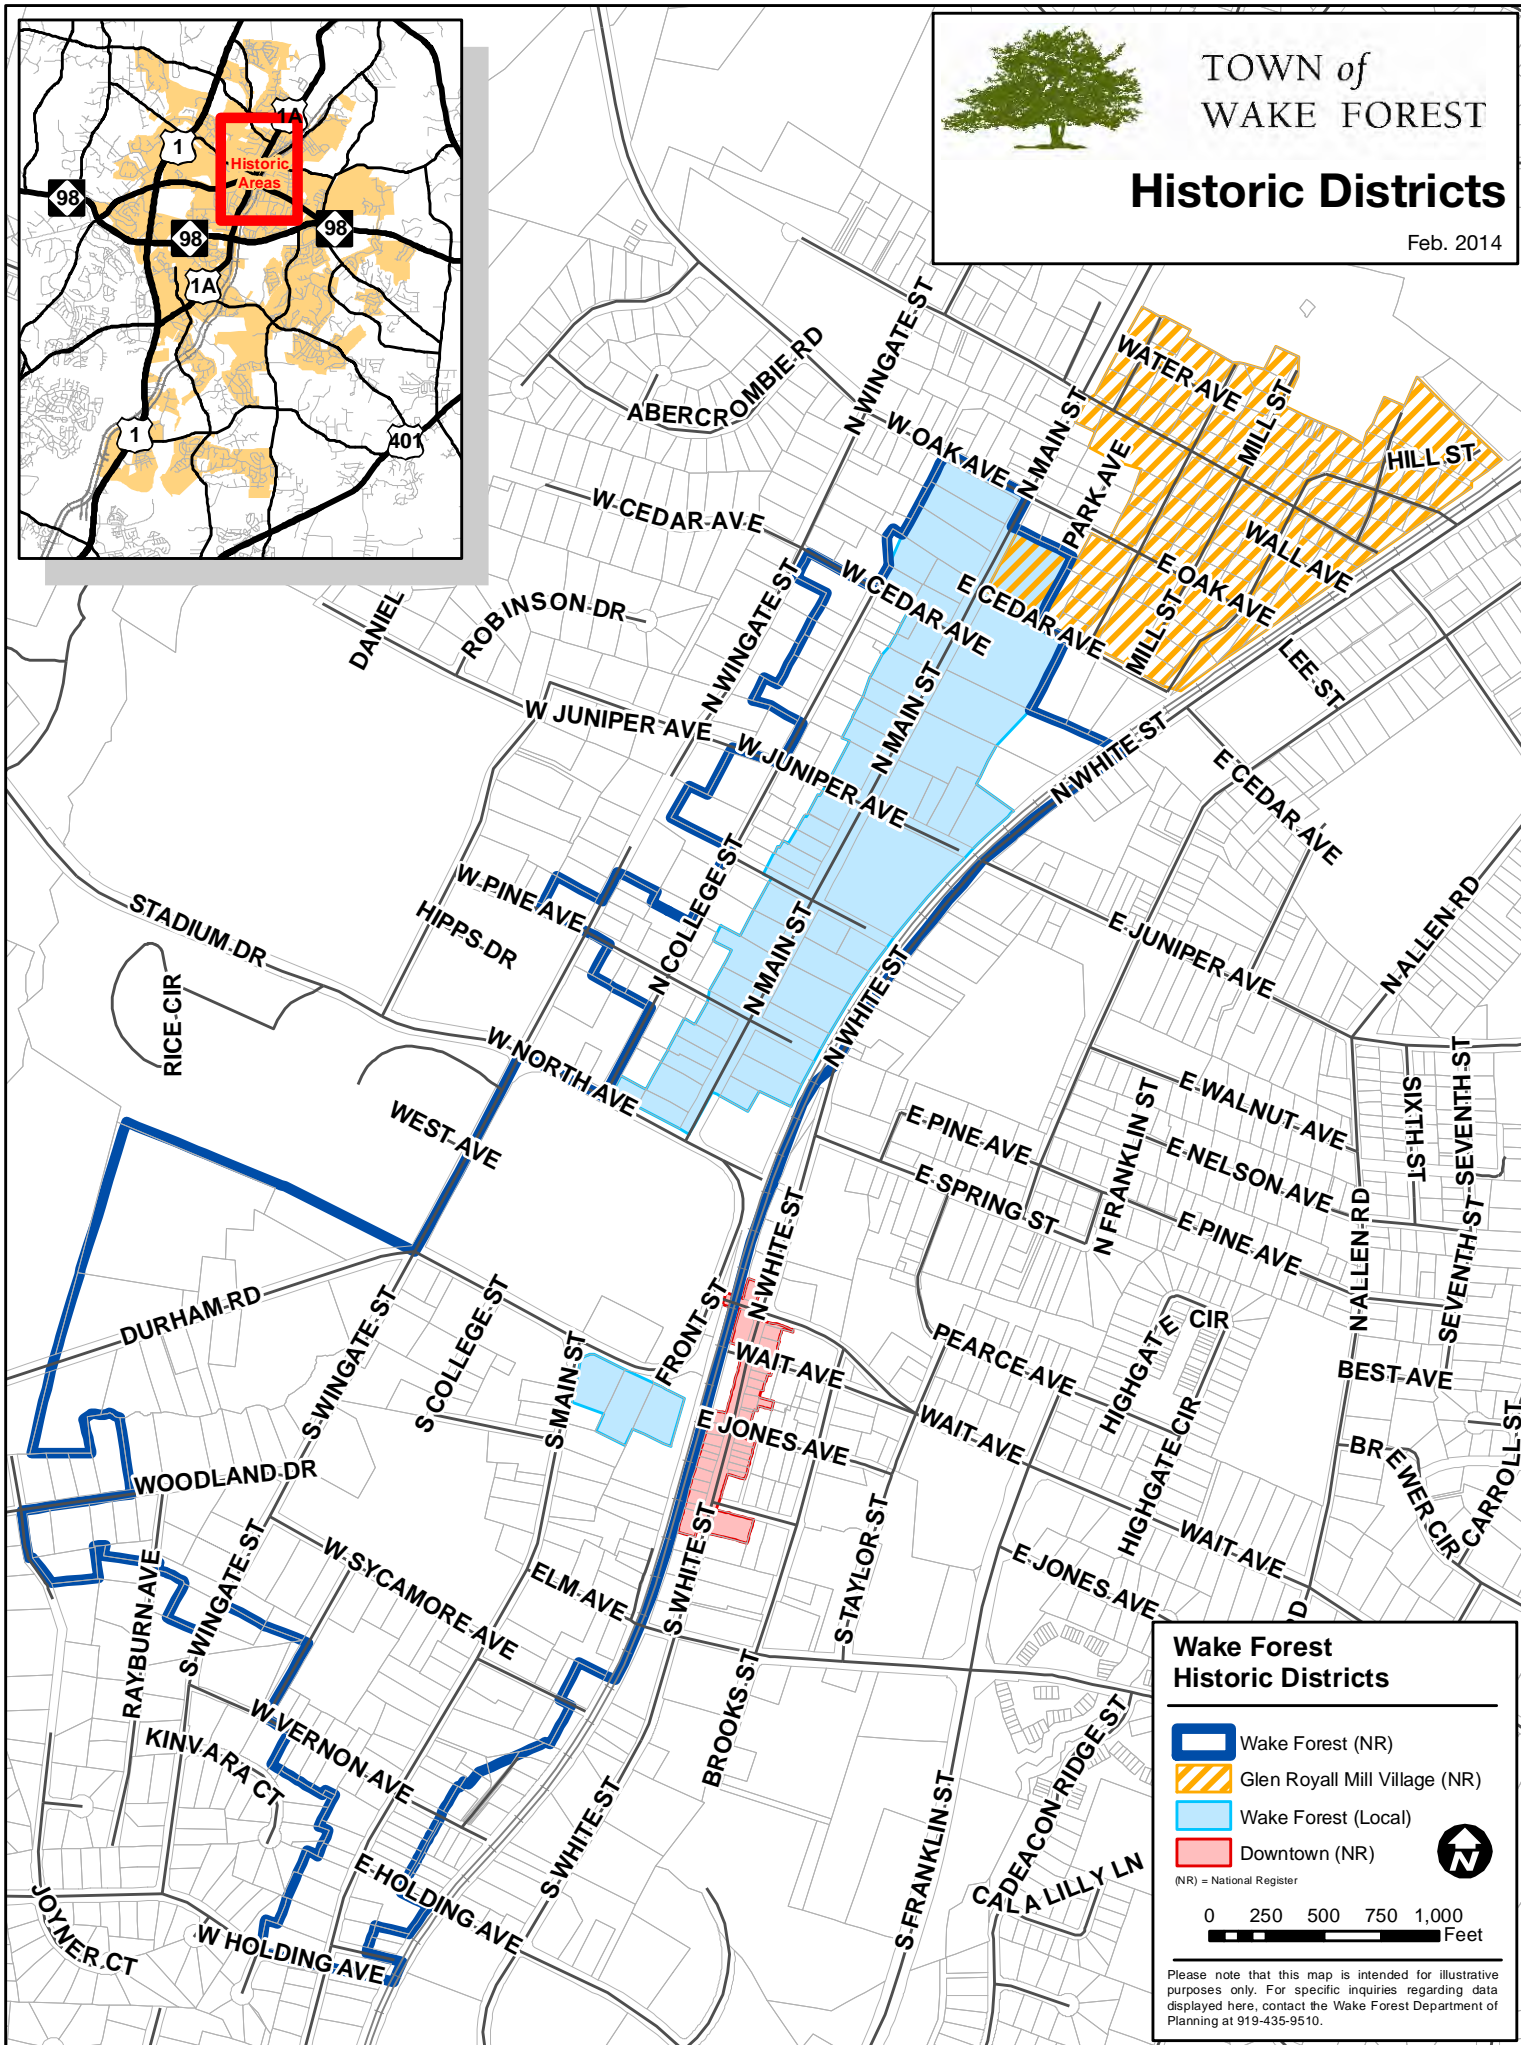

TOWN of WAKE FOREST

Historic Districts

Feb. 2014

Wake Forest Historic Districts

-  Wake Forest (NR)
-  Glen Royall Mill Village (NR)
-  Wake Forest (Local)
-  Downtown (NR)

(NR) = National Register

0 250 500 750 1,000 Feet

Please note that this map is intended for illustrative purposes only. For specific inquiries regarding data displayed here, contact the Wake Forest Department of Planning at 919-435-9510.