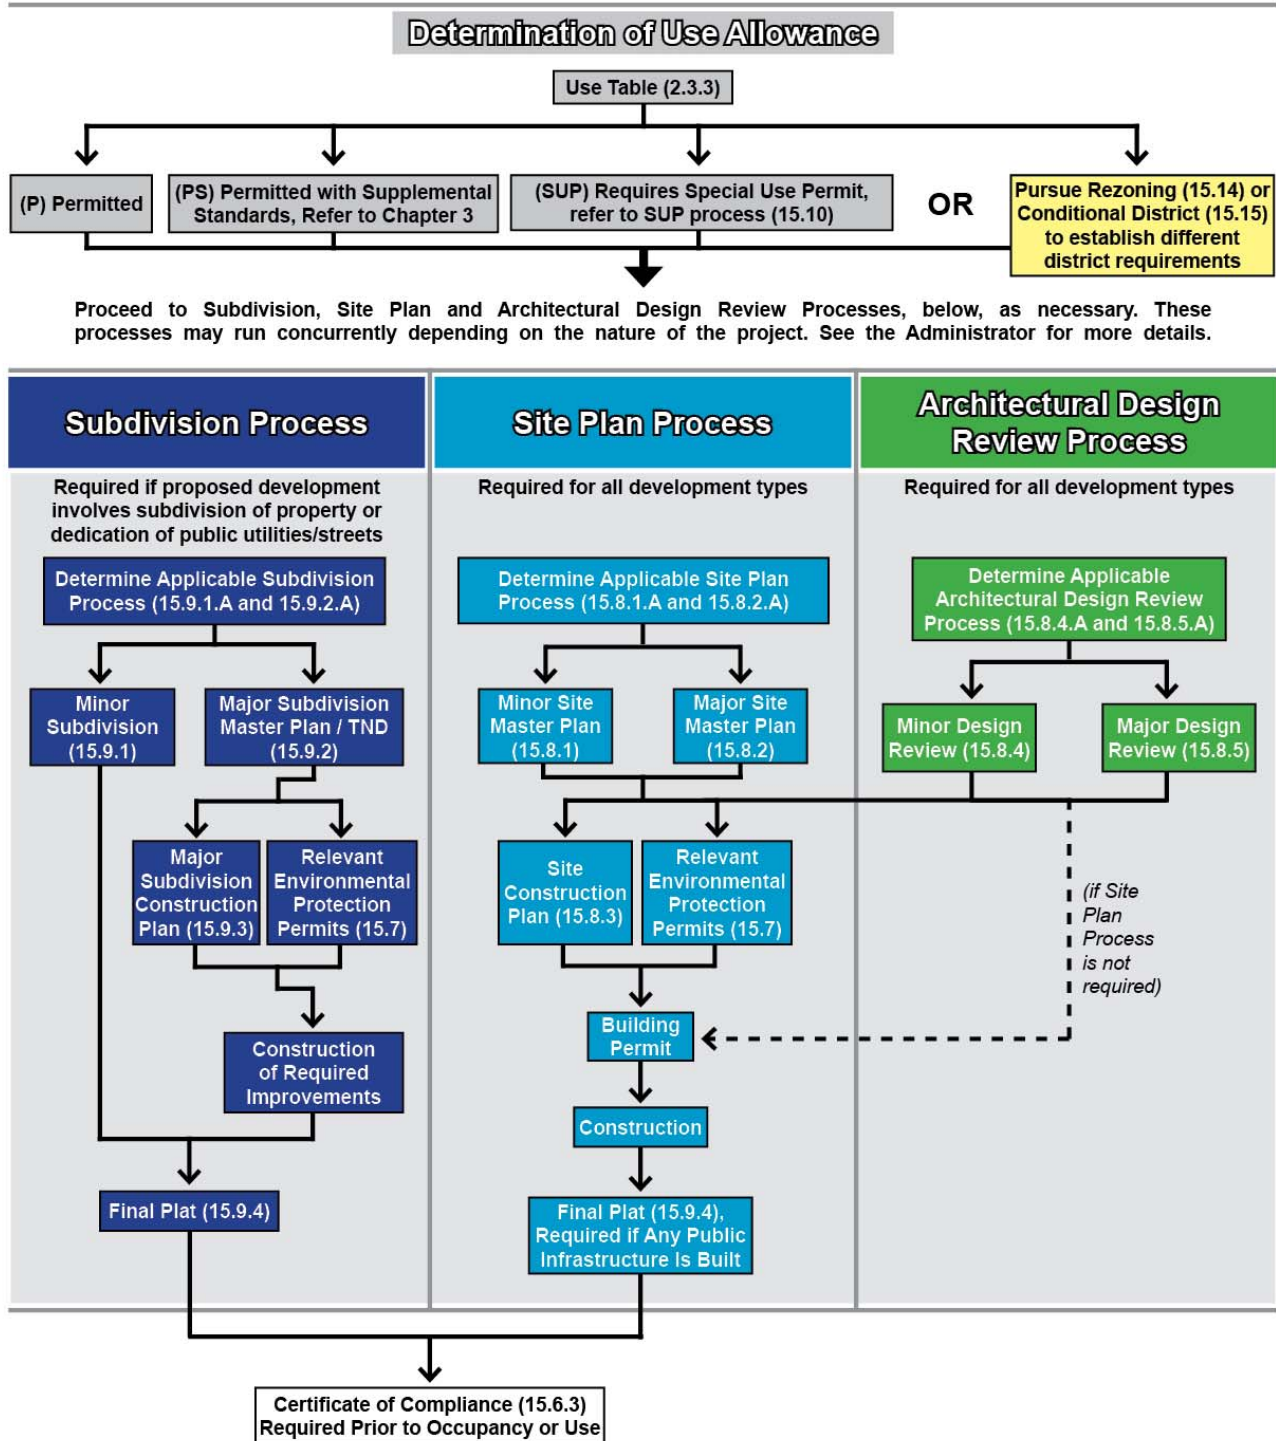

Appendix A

TYPICAL DEVELOPMENT REVIEW PROCESS CHART

The chart below illustrates the typical development review process that most projects in the Town of Wake Forest will follow. It is not intended to be inclusive of all the application/approval processes that may be required in every instance. For specific information regarding what application/approval processes are required, contact the Planning Department for the Town of Wake Forest.

A

APPENDIX TYPICAL DEVELOPMENT REVIEW PROCESS CHART

This page intentionally left blank