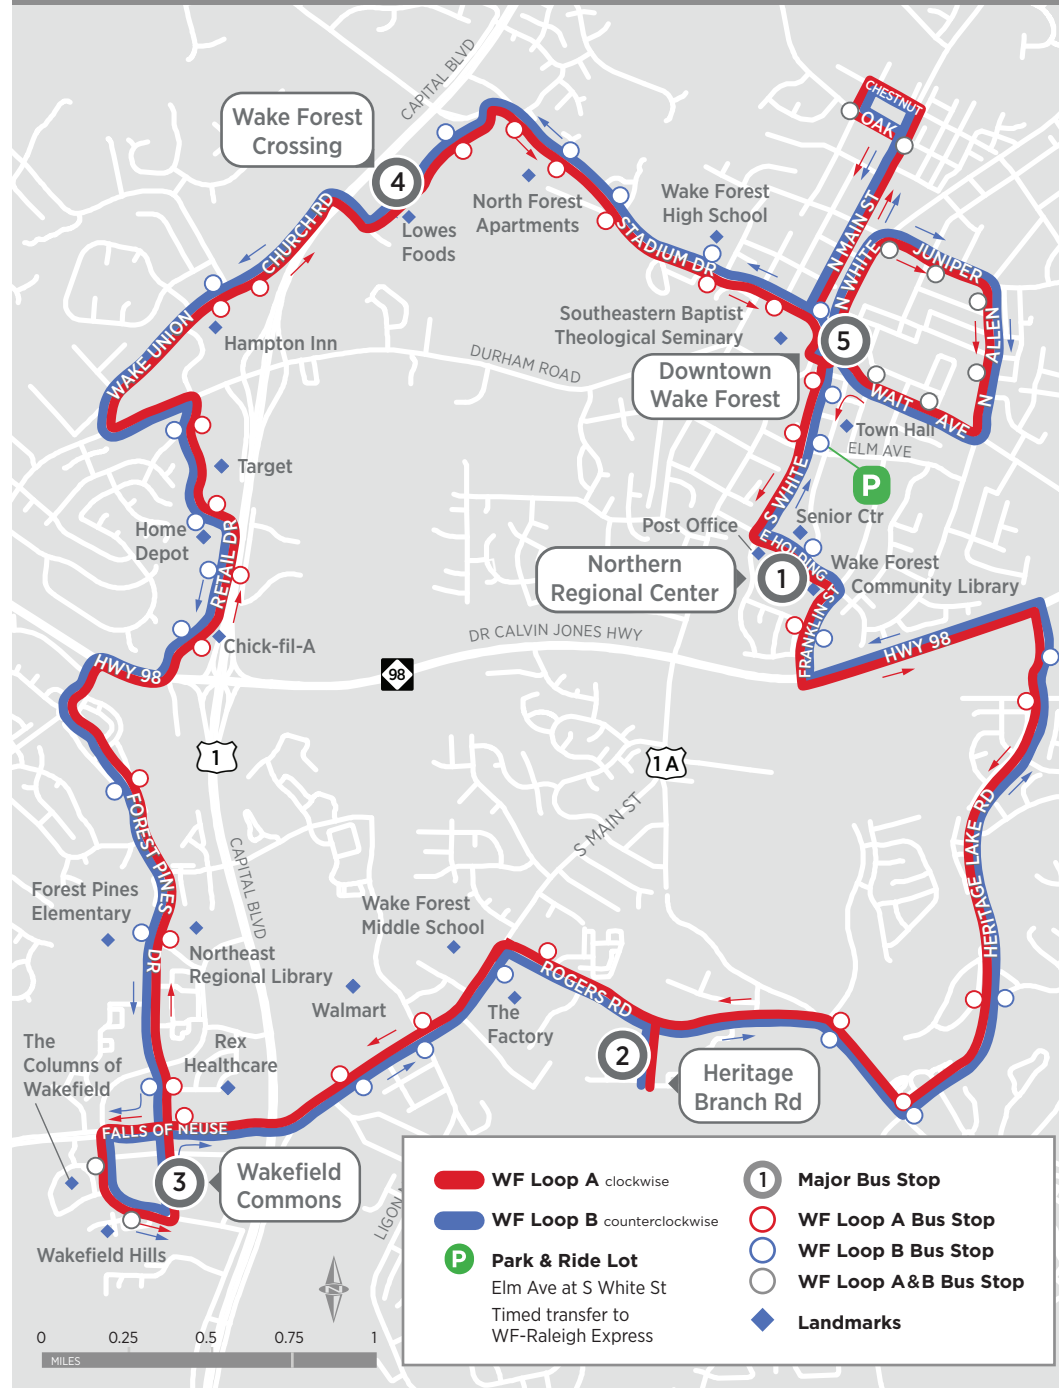

WAKE FOREST LOOP

MONDAY-SATURDAY SERVICE

Free transportation service provided by the Town of Wake Forest and the City of Raleigh using GoRaleigh vehicles.

NOW OFFERING **Saturday Service & New Reverse Route!**

WITH MAJOR STOPS IN

Downtown Wake Forest
South White Street

Northern Regional Ctr.
East Holding Avenue

Heritage

Wakefield Commons
Forest Pines Drive

Wake Forest Crossing
Capital Boulevard

Effective September 14, 2020

Wake Forest Loop A & B

GoRaleigh vehicles are Safe Places for anyone in need of immediate help and safety.

Smoking is not allowed on GoRaleigh vehicles.

Smoking and/or the use of vapor products, including e-cigarettes, is not permitted on GoRaleigh vehicles, at bus stops and city-owned sidewalks within Orange, Durham and Wake County.

WF Loop A — clockwise direction

1	2	3	4	5	1
Northern Regional Center E Holding Avenue at Brooks Street	Heritage Branch Road at Branch Ferry Court	Wakefield Commons at Forest Pines Drive	Wake Forest Crossing at Lowe's Foods	Downtown Wake Forest S White Street at Roosevelt Ave	Northern Regional Center E Holding Avenue at Brooks Street
MONDAY-FRIDAY					
5:45 AM	6:03 AM	6:15 AM	6:30 AM	6:48 AM	7:00 AM
7:00 AM	7:18 AM	7:30 AM	7:45 AM	8:03 AM	8:15 AM
8:15 AM	8:33 AM	8:45 AM	9:00 AM	9:18 AM	9:30 AM
9:30 AM	9:48 AM	9:57 AM	10:08 AM	10:23 AM	10:35 AM
10:35 AM	10:53 AM	11:02 AM	11:13 AM	11:28 AM	11:40 AM
11:40 AM	11:58 AM	12:07 PM	12:18 PM	12:33 PM	12:45 PM
12:45 PM	1:03 PM	1:12 PM	1:23 PM	1:38 PM	1:50 PM
1:50 PM	2:08 PM	2:17 PM	2:28 PM	2:43 PM	2:55 PM
3:00 PM	3:18 PM	3:30 PM	3:45 PM	4:03 PM	4:15 PM
4:15 PM	4:33 PM	4:45 PM	5:00 PM	5:18 PM	5:30 PM
5:30 PM	5:48 PM	6:00 PM	6:15 PM	6:33 PM	6:45 PM
6:45 PM	7:03 PM	7:15 PM	7:30 PM	7:48 PM	8:00 PM
SATURDAY					
8:00 AM	8:18 AM	8:27 AM	8:38 AM	8:53 AM	9:05 AM
9:05 AM	9:23 AM	9:32 AM	9:43 AM	9:58 AM	10:10 AM
10:10 AM	10:28 AM	10:37 AM	10:48 AM	11:03 AM	11:15 AM
11:15 AM	11:33 AM	11:42 AM	11:53 AM	12:08 PM	12:20 PM
12:20 PM	12:38 PM	12:47 PM	12:58 PM	1:13 PM	1:25 PM
1:25 PM	1:43 PM	1:52 PM	2:03 PM	2:18 PM	2:30 PM
2:30 PM	2:48 PM	2:57 PM	3:08 PM	3:23 PM	3:35 PM
3:35 PM	3:53 PM	4:02 PM	4:13 PM	4:28 PM	4:40 PM
4:40 PM	4:58 PM	5:07 PM	5:18 PM	5:33 PM	5:45 PM
5:45 PM	6:03 PM	6:12 PM	6:23 PM	6:38 PM	6:50 PM
6:50 PM	7:08 PM	7:17 PM	7:28 PM	7:43 PM	7:55 PM
7:55 PM	8:13 PM	8:22 PM	8:33 PM	8:48 PM	9:00 PM

WF Loop B — counterclockwise direction