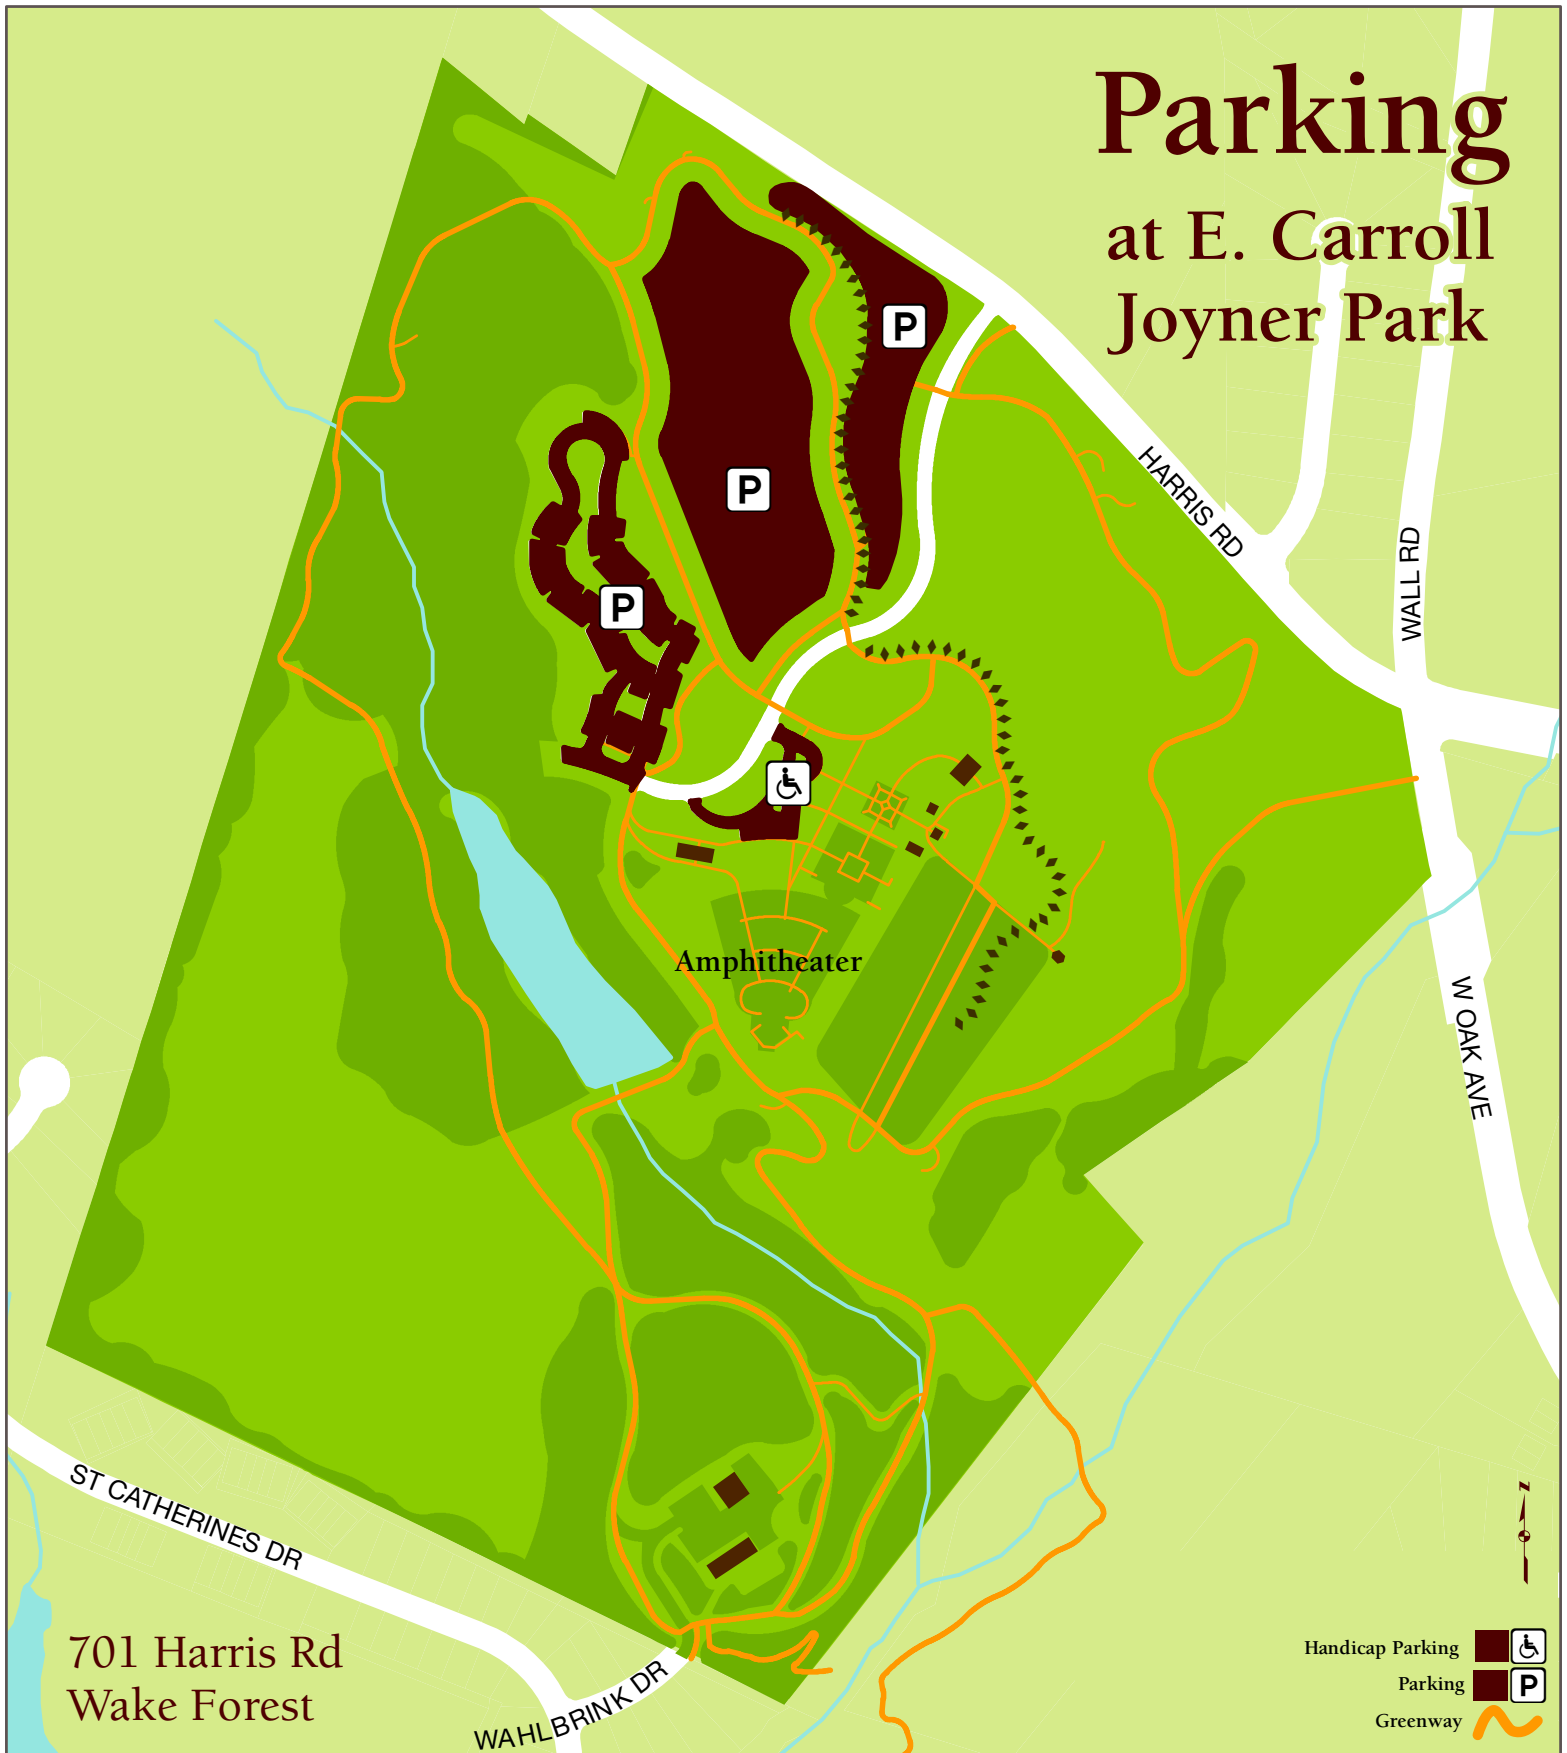

Parking at E. Carroll Joyner Park

701 Harris Rd
Wake Forest

Handicap Parking 
Parking 
Greenway 