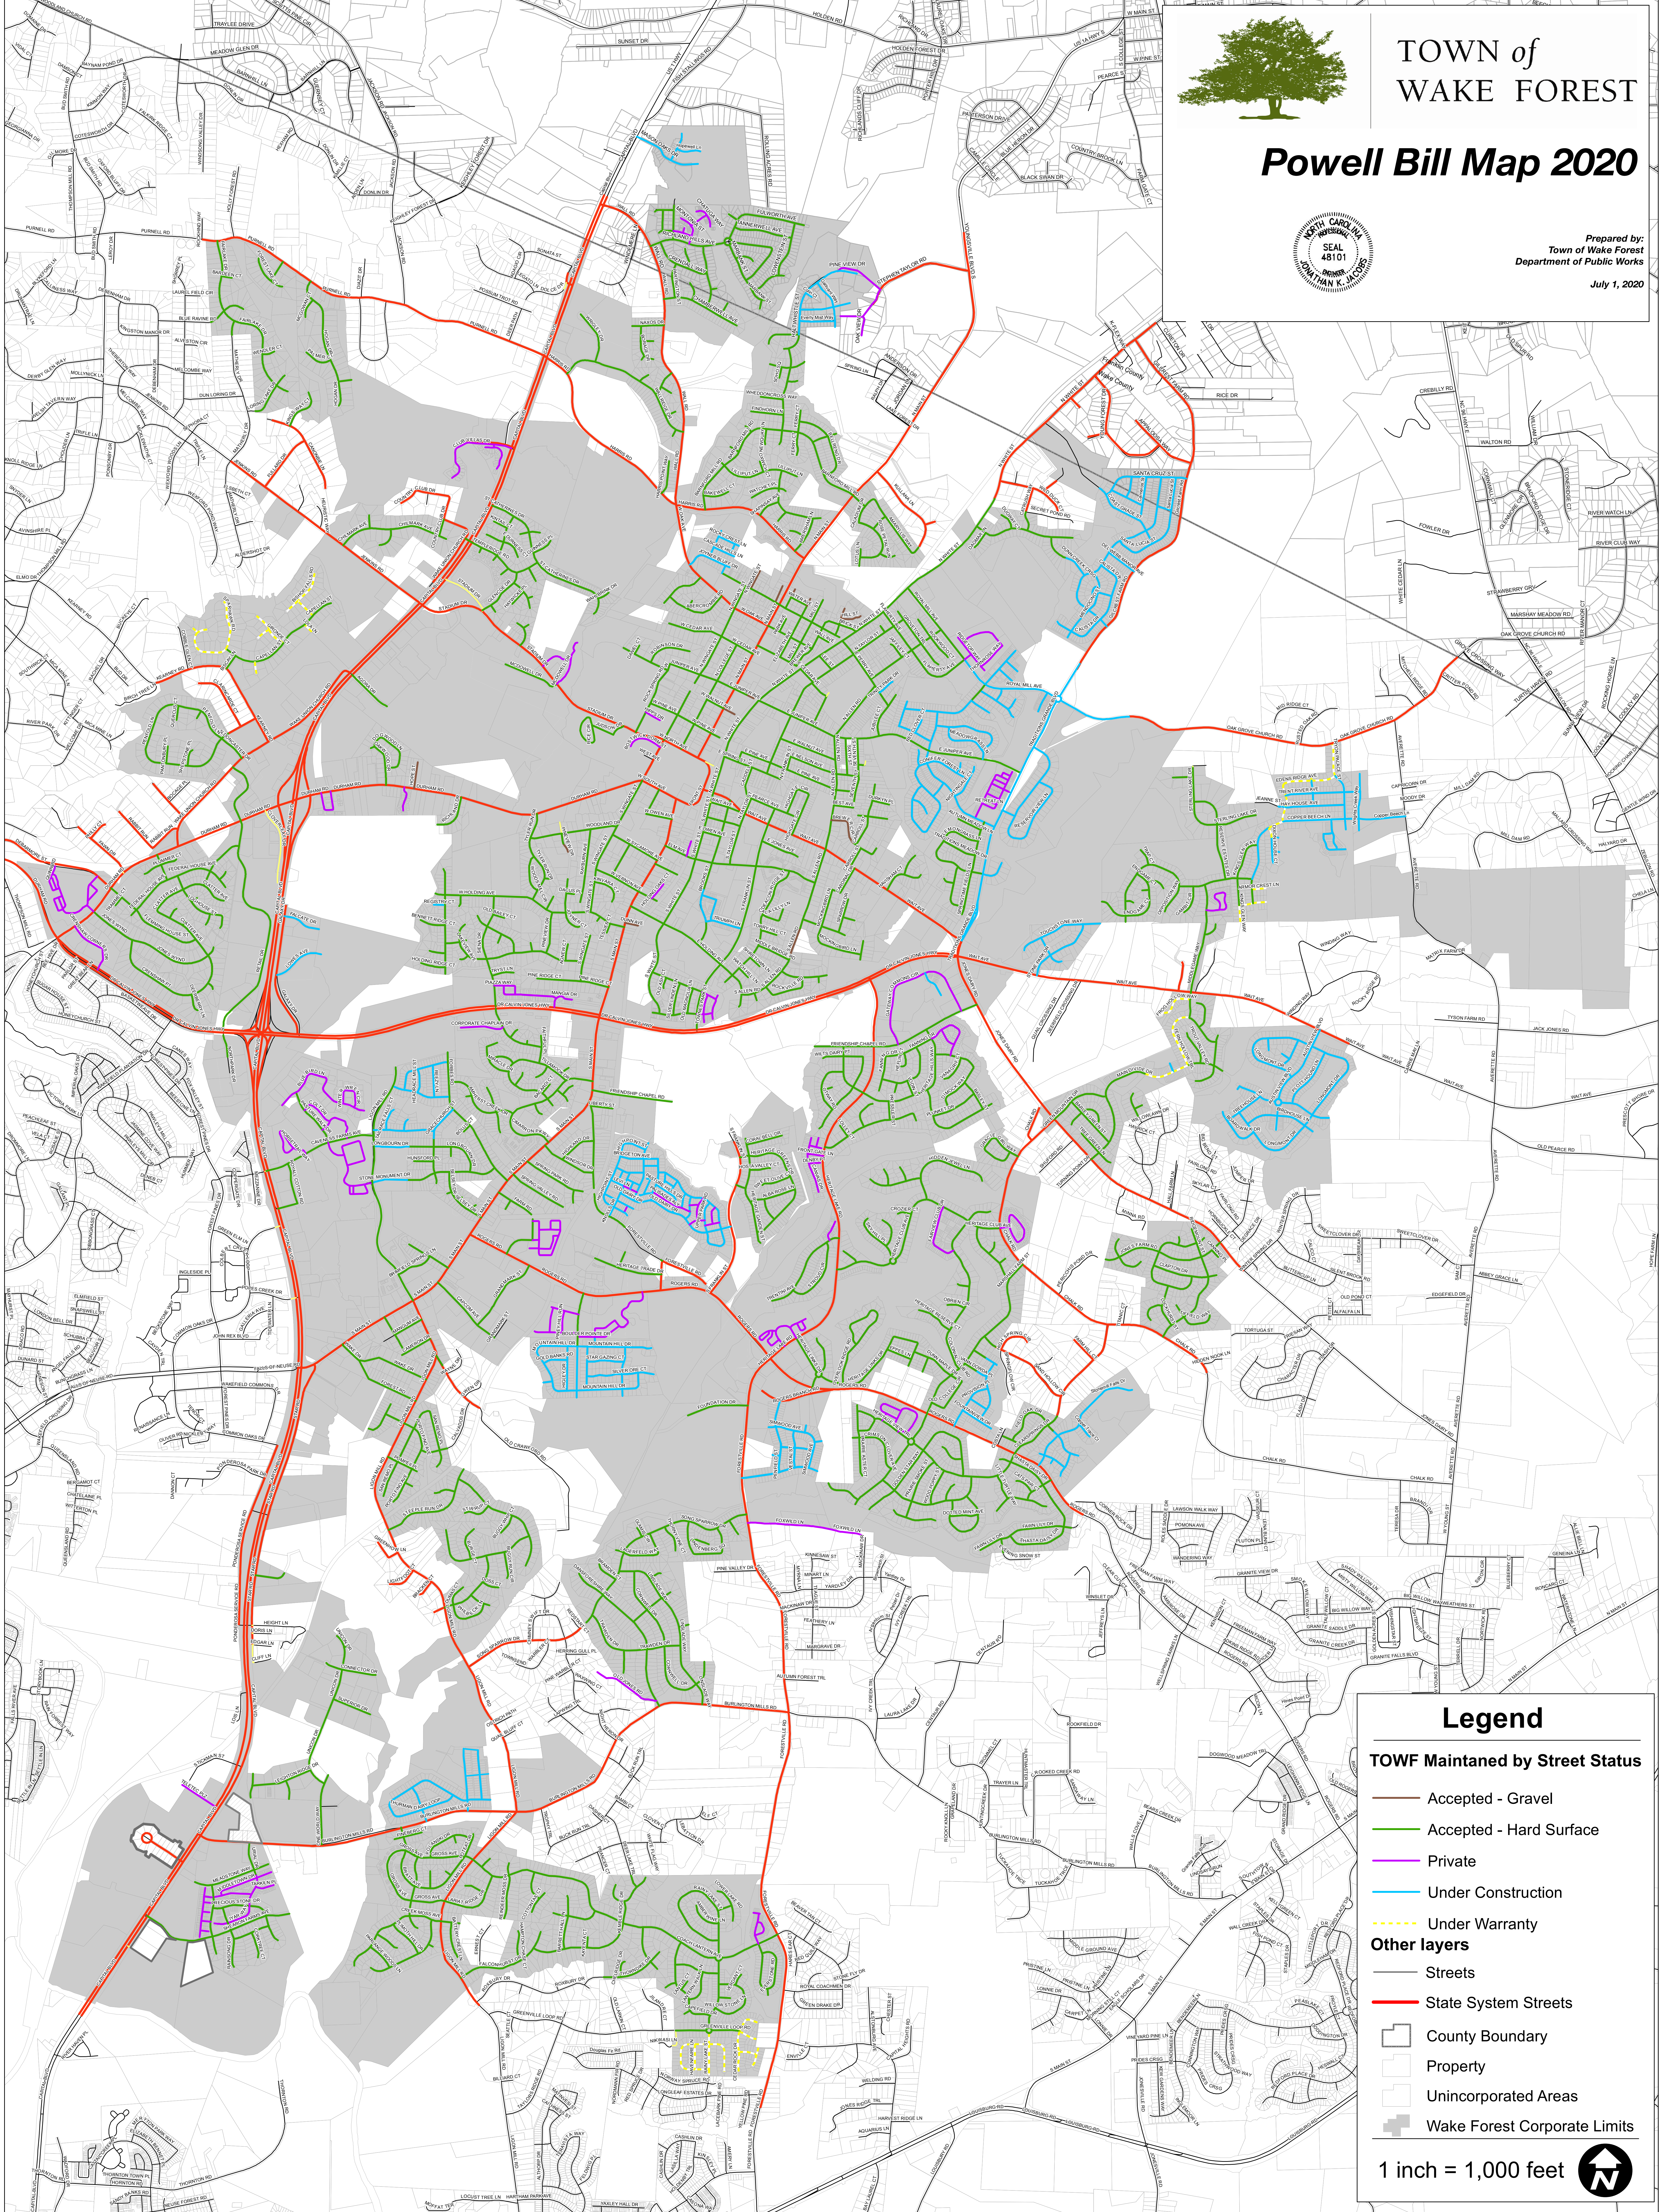

# TOWN of WAKE FOREST

## Powell Bill Map 2020

Prepared by:  
Town of Wake Forest  
Department of Public Works  
July 1, 2020

### Legend

- TOWF Maintained by Street Status**
  - Accepted - Gravel
  - Accepted - Hard Surface
  - Private
  - Under Construction
  - Under Warranty
- Other layers**
  - Streets
  - State System Streets
  - County Boundary
  - Property
  - Unincorporated Areas
  - Wake Forest Corporate Limits