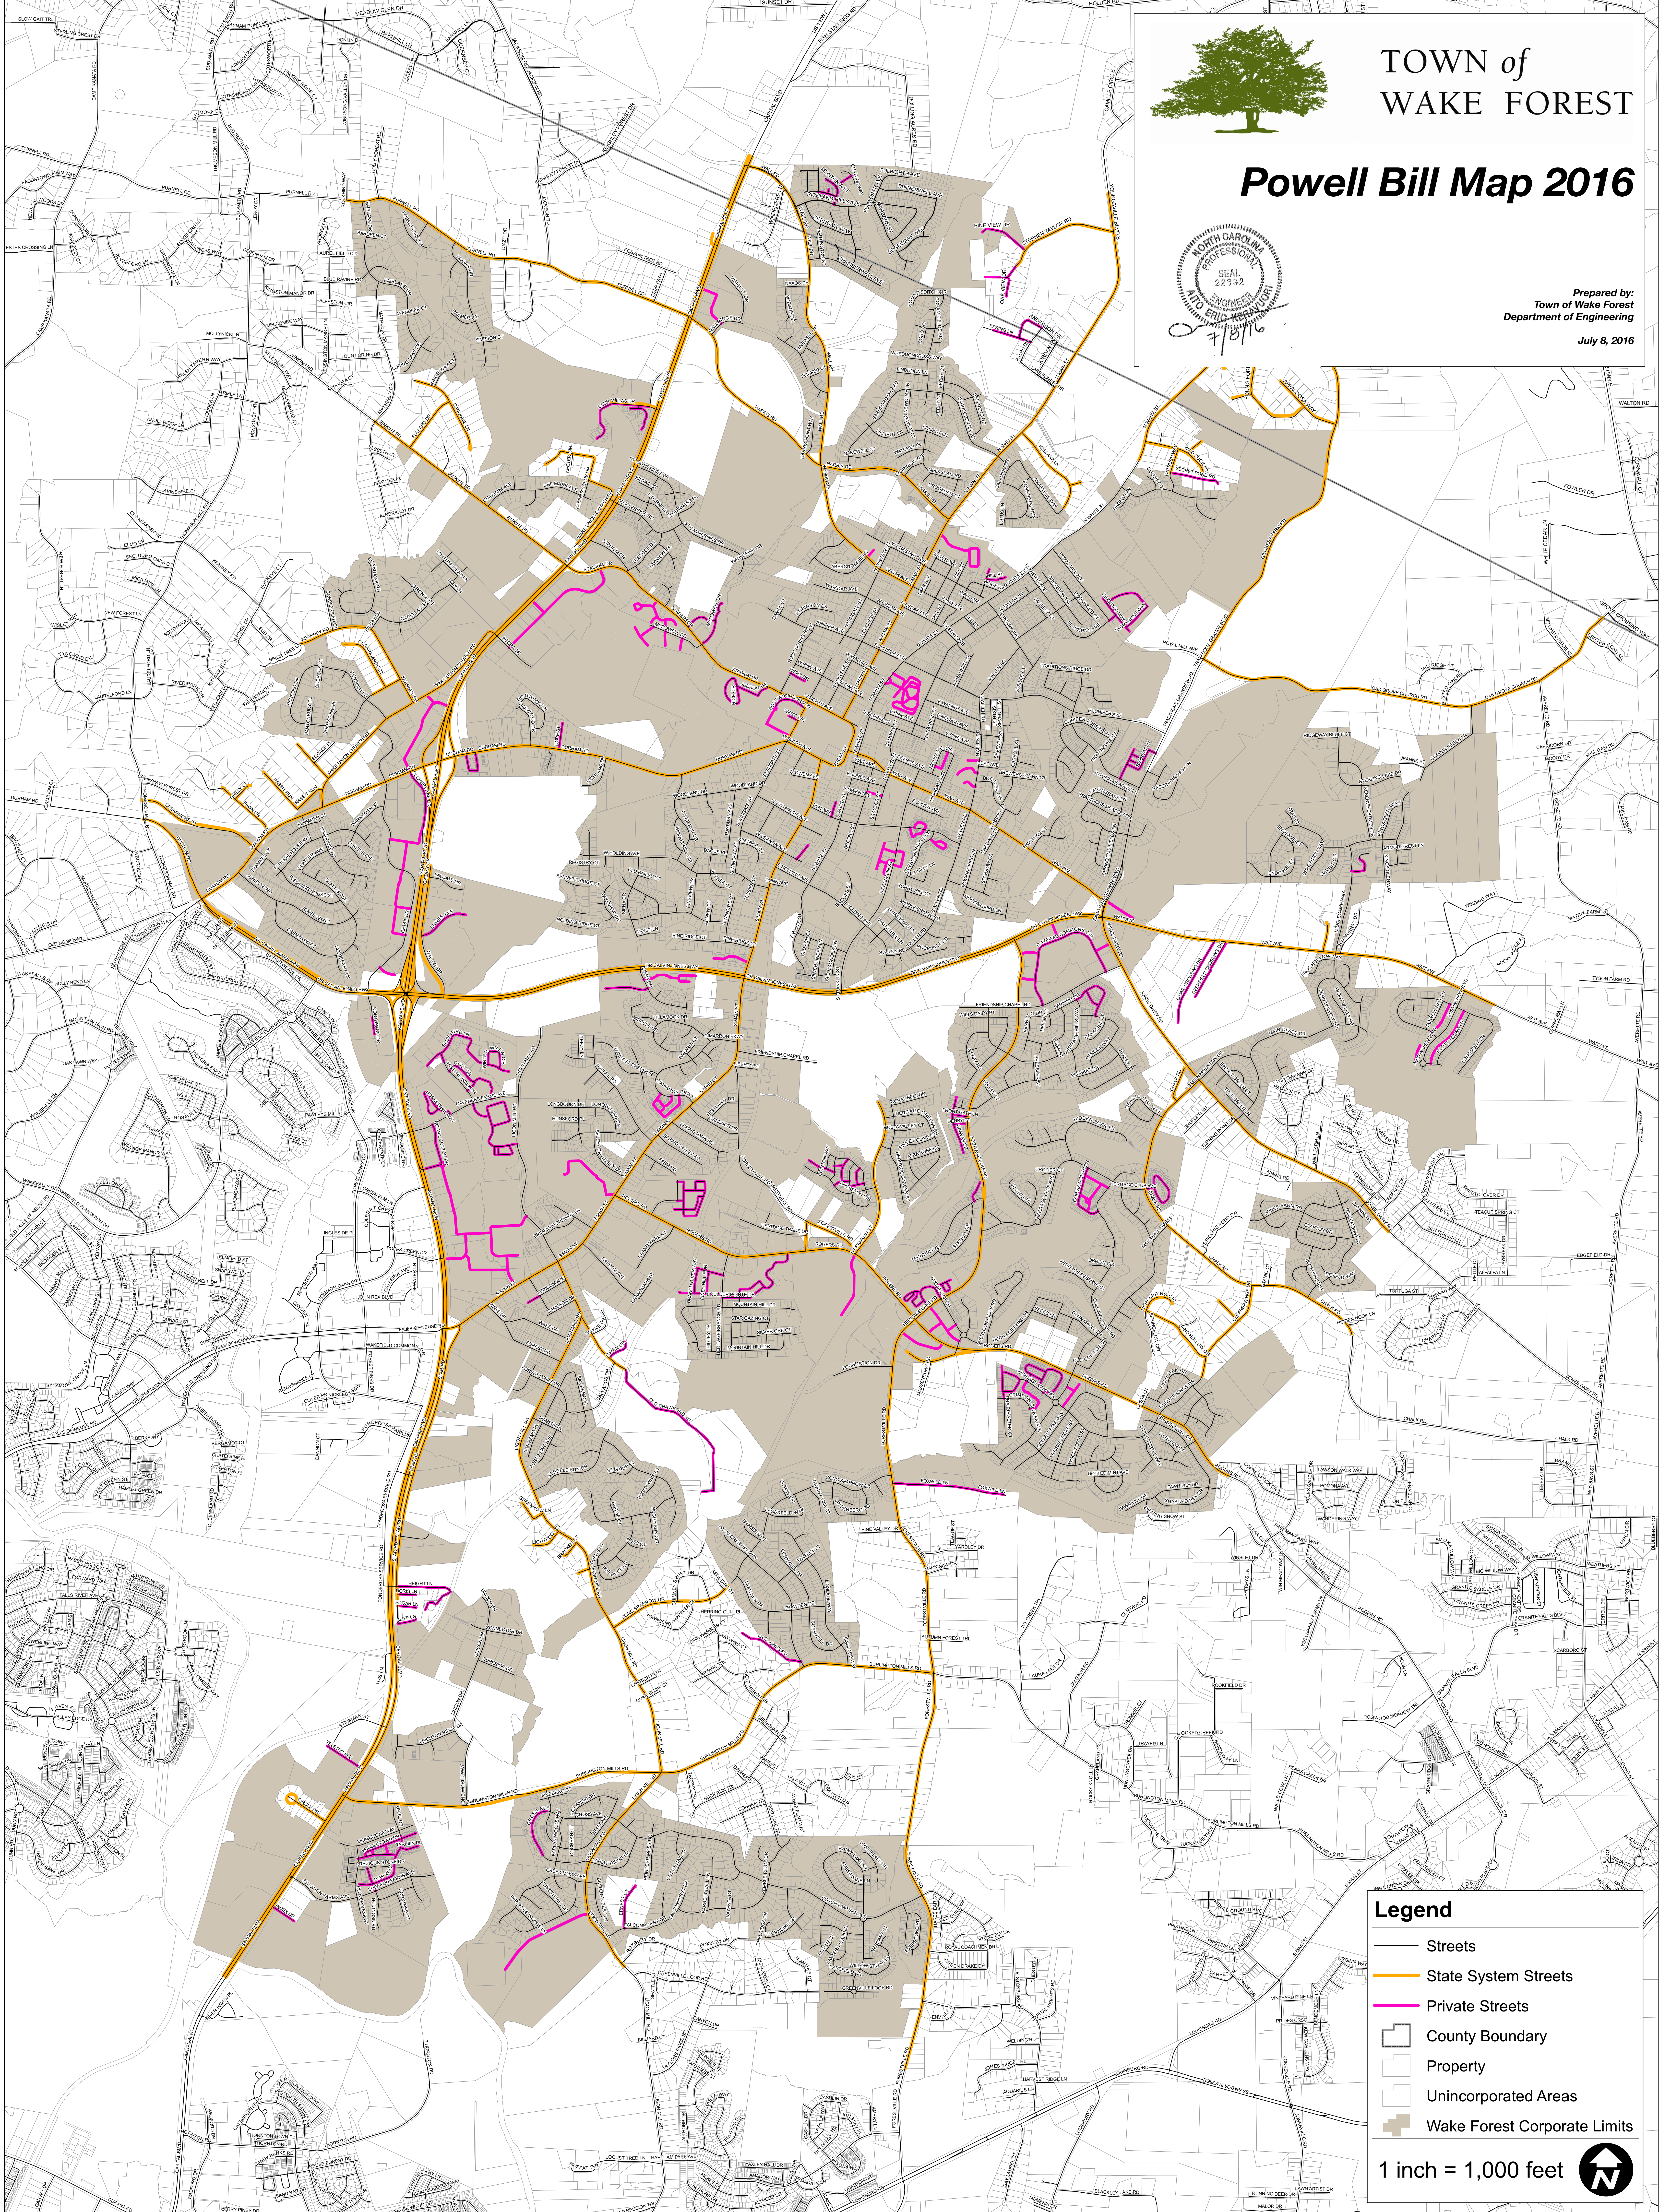

# TOWN of WAKE FOREST

## Powell Bill Map 2016

Prepared by:  
Town of Wake Forest  
Department of Engineering  
July 8, 2016

**Legend**

- Streets
- State System Streets
- Private Streets
- County Boundary
- Property
- Unincorporated Areas
- Wake Forest Corporate Limits

1 inch = 1,000 feet