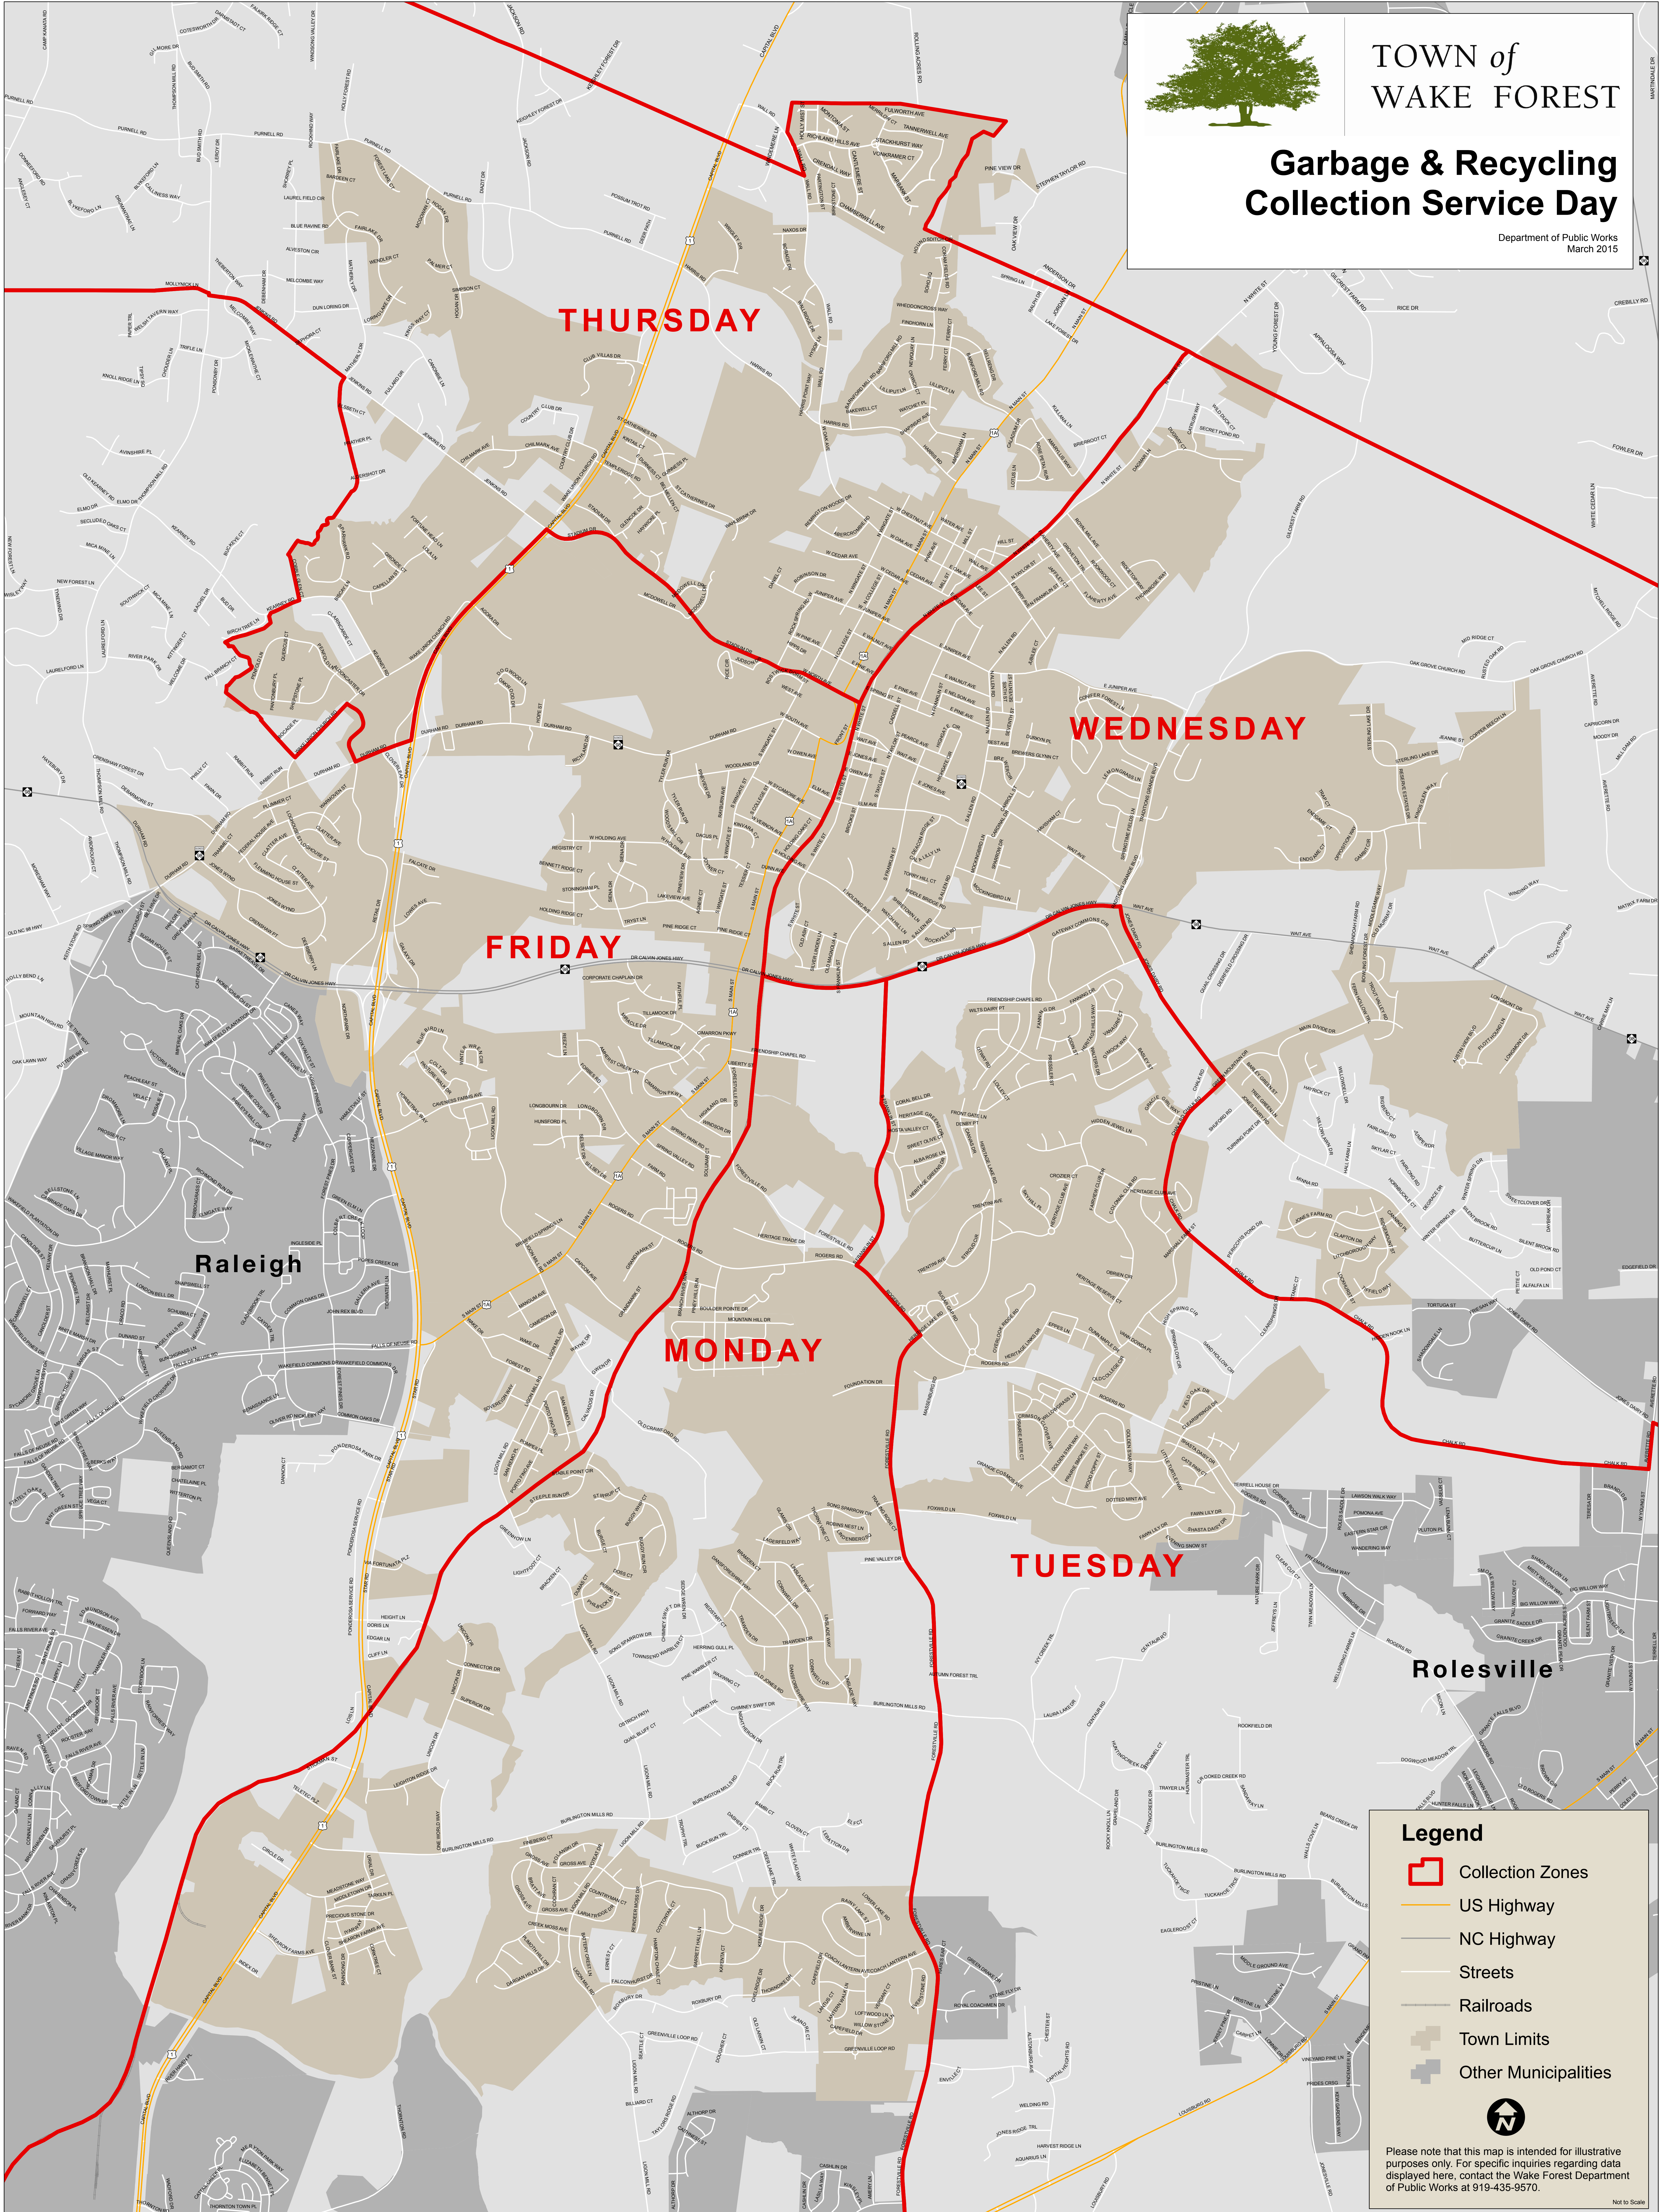

TOWN of WAKE FOREST

Garbage & Recycling Collection Service Day

Department of Public Works
March 2015

THURSDAY

WEDNESDAY

FRIDAY

MONDAY

TUESDAY

Raleigh

Rolesville

- Legend**
-  Collection Zones
 -  US Highway
 -  NC Highway
 -  Streets
 -  Railroads
 -  Town Limits
 -  Other Municipalities

Please note that this map is intended for illustrative purposes only. For specific inquiries regarding data displayed here, contact the Wake Forest Department of Public Works at 919-435-9570.