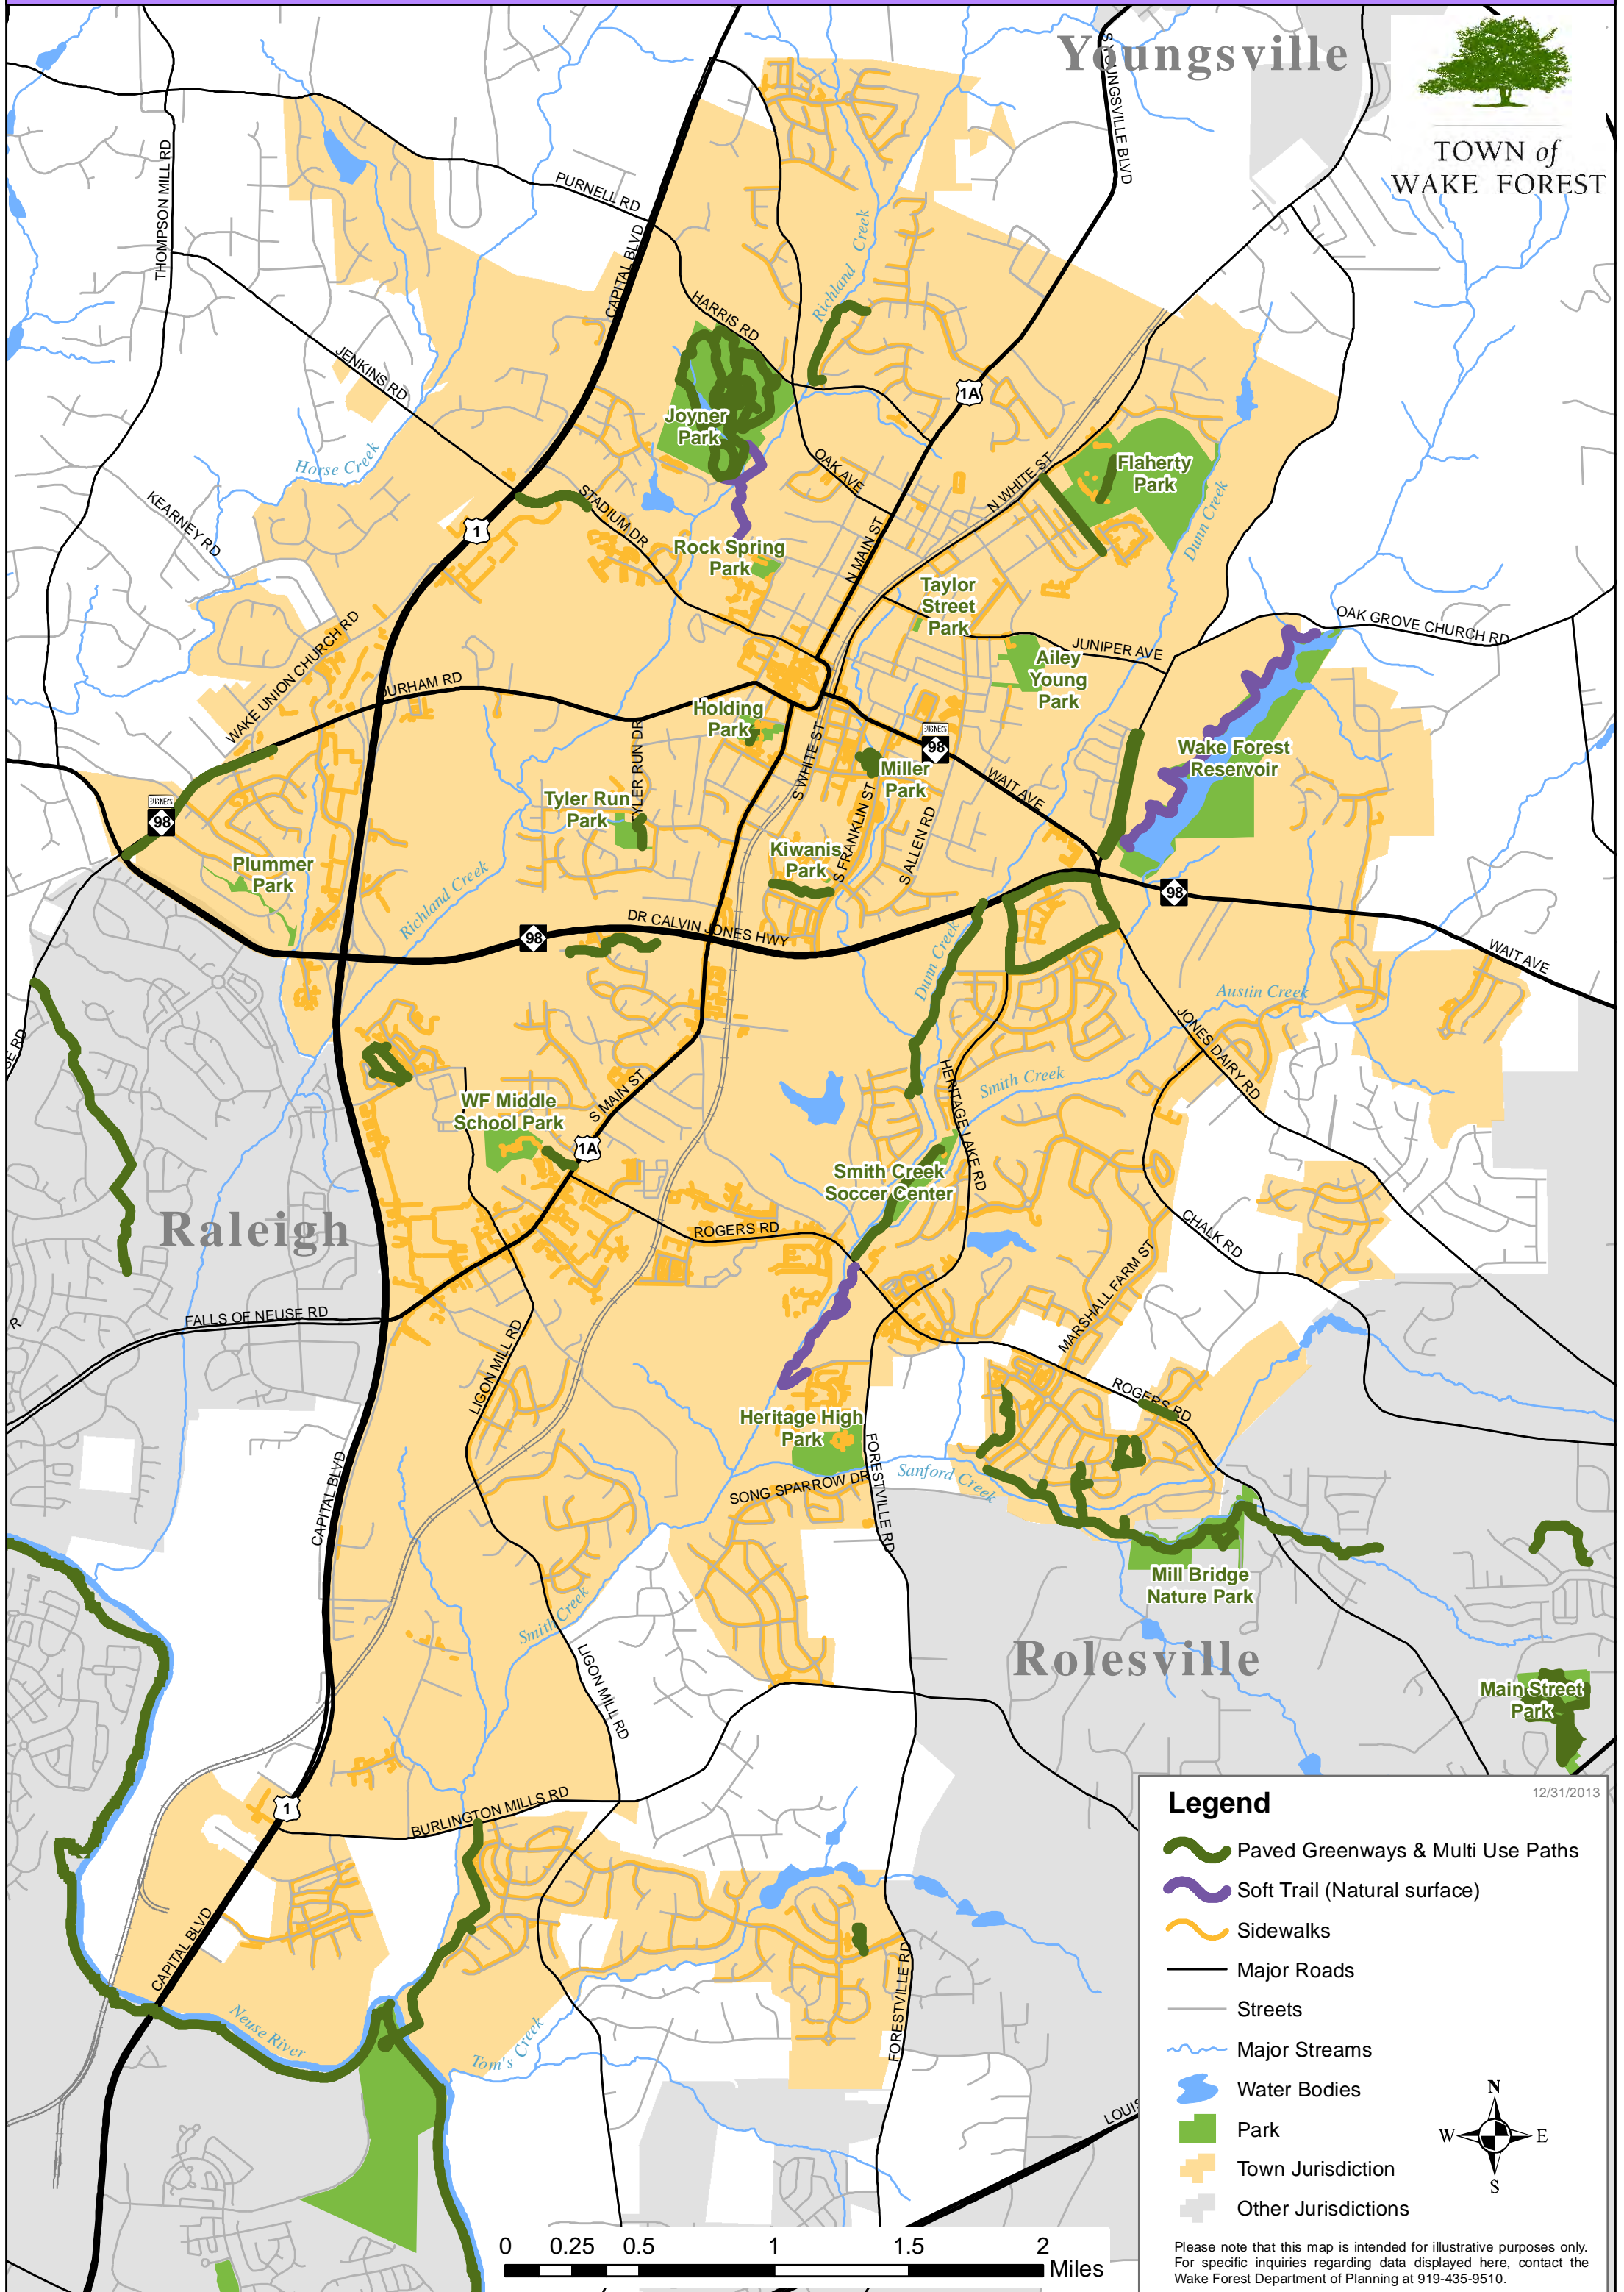

Existing Pedestrian Facilities

TOWN of
WAKE FOREST

Legend

12/31/2013

- Paved Greenways & Multi Use Paths
- Soft Trail (Natural surface)
- Sidewalks
- Major Roads
- Streets
- Major Streams
- Water Bodies
- Park
- Town Jurisdiction
- Other Jurisdictions

Please note that this map is intended for illustrative purposes only. For specific inquiries regarding data displayed here, contact the Wake Forest Department of Planning at 919-435-9510.