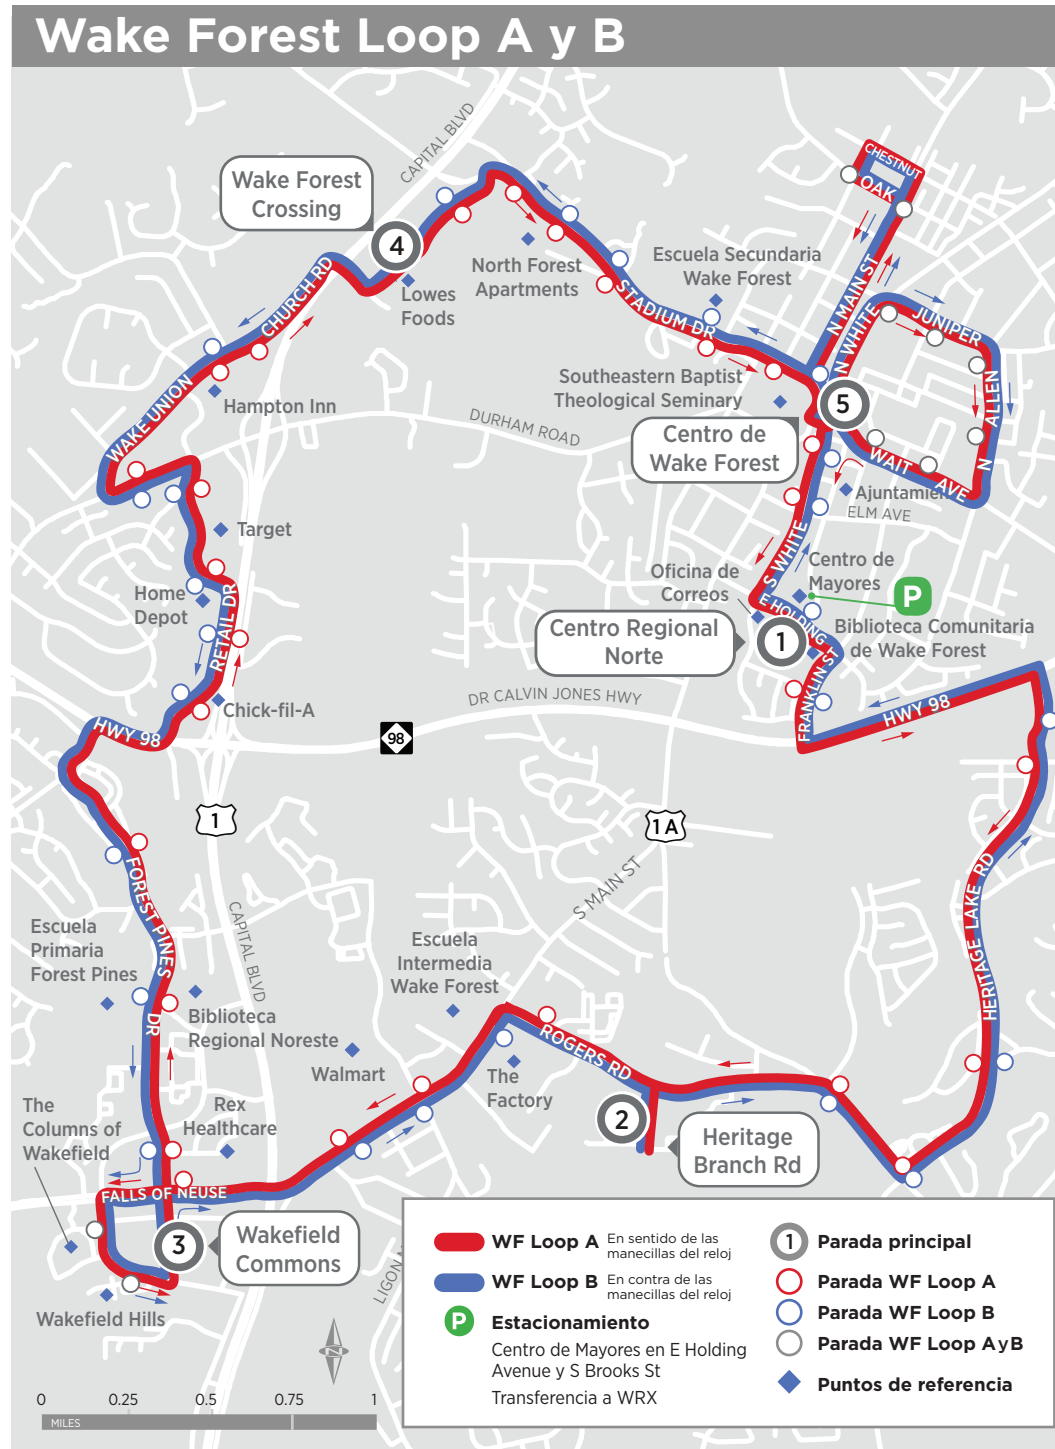

CON PARADAS IMPORTANTES EN EL

**Centro de Wake Forest**  
South White Street

**Centro Regional Norte**  
East Holding Avenue

**Heritage**

**Wakefield Commons**  
Forest Pines Drive

**Wake Forest Crossing**  
Capital Boulevard

## WF Loop A - En sentido de las manecillas del reloj

1	2	3	4	5	1
<b>Centro Regional Norte</b> E Holding Avenue en Brooks Street	<b>Heritage Branch Road</b> en Branch Ferry Court	<b>Wakefield Commons</b> en Forest Pines Drive	<b>Wake Forest Crossing</b> en Lowe's Foods	<b>Centro de Wake Forest</b> S White Street en Roosevelt Ave	<b>Centro Regional Norte</b> E Holding Avenue en Brooks Street
<b>LUNES VIERNES</b>					
5:45 AM	6:03 AM	6:15 AM	6:30 AM	6:48 AM	7:00 AM
7:00 AM	7:18 AM	7:30 AM	7:45 AM	8:03 AM	8:15 AM
8:15 AM	8:33 AM	8:45 AM	9:00 AM	9:18 AM	9:30 AM
9:30 AM	9:48 AM	9:57 AM	10:08 AM	10:23 AM	10:35 AM
10:35 AM	10:53 AM	11:02 AM	11:13 AM	11:28 AM	11:40 AM
11:40 AM	11:58 AM	12:07 PM	12:18 PM	12:33 PM	12:45 PM
12:45 PM	1:03 PM	1:12 PM	1:23 PM	1:38 PM	1:50 PM
1:50 PM	2:08 PM	2:17 PM	2:28 PM	2:43 PM	2:55 PM
3:00 PM	3:18 PM	3:30 PM	3:45 PM	4:03 PM	4:15 PM
4:15 PM	4:33 PM	4:45 PM	5:00 PM	5:18 PM	5:30 PM
5:30 PM	5:48 PM	6:00 PM	6:15 PM	6:33 PM	6:45 PM
6:45 PM	7:03 PM	7:15 PM	7:30 PM	7:48 PM	8:00 PM
<b>SÁBADO</b>					
8:00 AM	8:18 AM	8:27 AM	8:38 AM	8:53 AM	9:05 AM
9:05 AM	9:23 AM	9:32 AM	9:43 AM	9:58 AM	10:10 AM
10:10 AM	10:28 AM	10:37 AM	10:48 AM	11:03 AM	11:15 AM
11:15 AM	11:33 AM	11:42 AM	11:53 AM	12:08 AM	12:20 PM
12:20 PM	12:38 PM	12:47 PM	12:58 PM	1:13 PM	1:25 PM
1:25 PM	1:43 PM	1:52 PM	2:03 PM	2:18 PM	2:30 PM
2:30 PM	2:48 PM	2:57 PM	3:08 PM	3:23 PM	3:35 PM
3:35 PM	3:53 PM	4:02 PM	4:13 PM	4:28 PM	4:40 PM
4:40 PM	4:58 PM	5:07 PM	5:18 PM	5:33 PM	5:45 PM
5:45 PM	6:03 PM	6:12 PM	6:23 PM	6:38 PM	6:50 PM
6:50 PM	7:08 PM	7:17 PM	7:28 PM	7:43 PM	7:55 PM
7:55 PM	8:13 PM	8:22 PM	8:33 PM	8:48 PM	9:00 PM