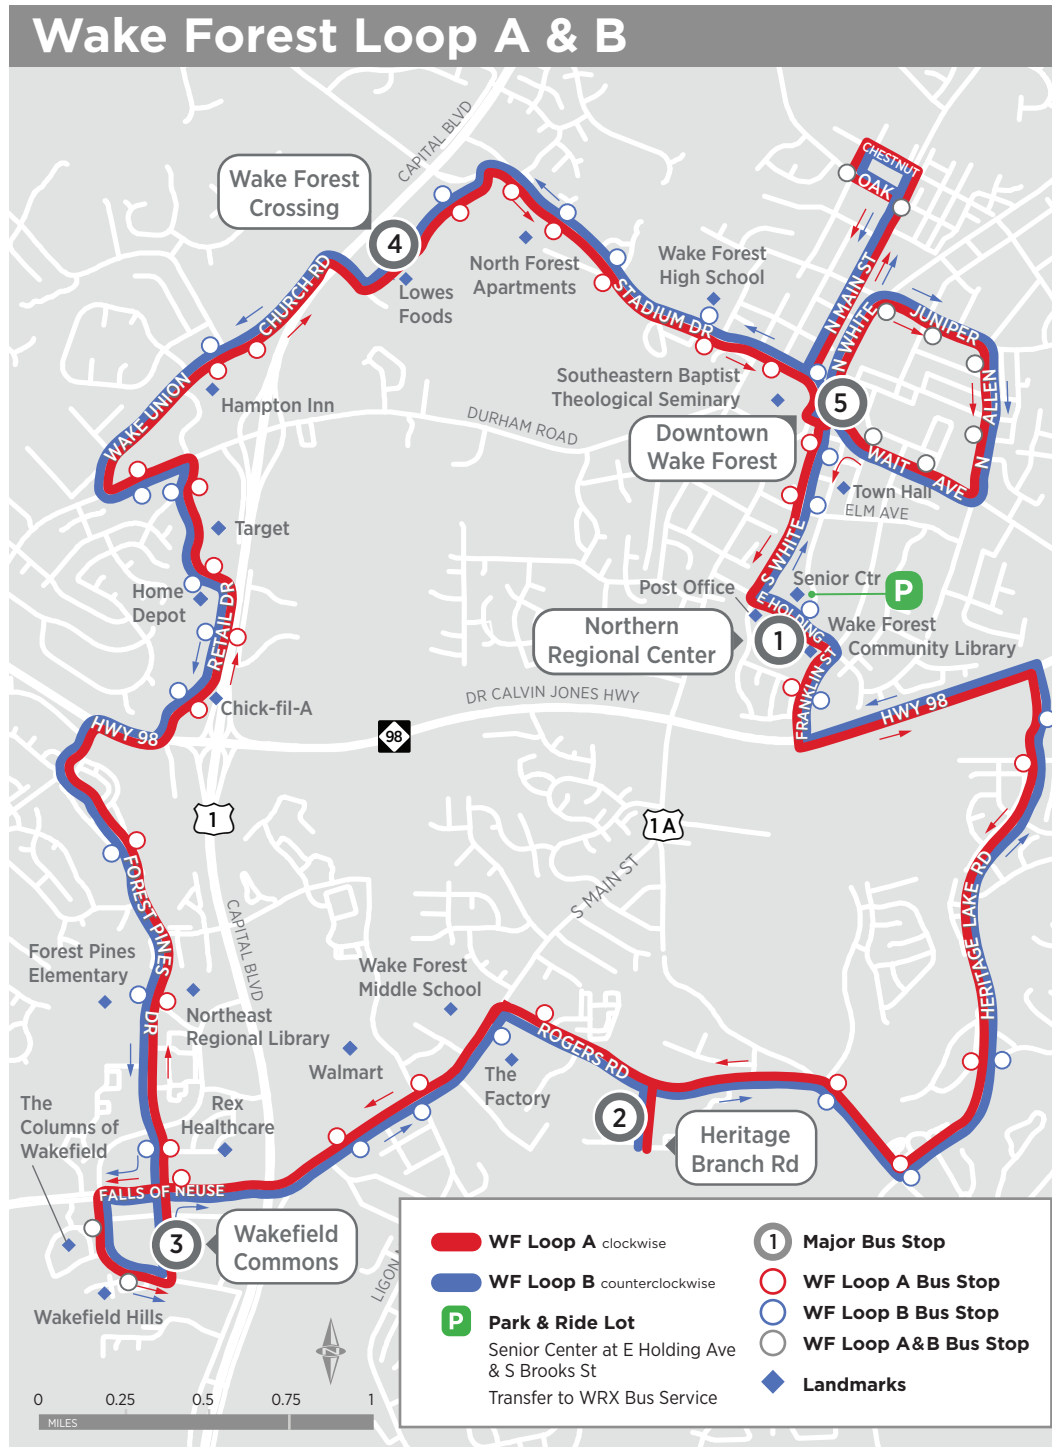

WF Loop A — clockwise direction

| 1 Northern Regional Center E Holding Avenue at Brooks Street | 2 Heritage Branch Road at Branch Ferry Court | 3 Wakefield Commons at Forest Pines Drive | 4 Wake Forest Crossing at Lowe's Foods | 5 Downtown Wake Forest S White Street at Roosevelt Ave | 1 Northern Regional Center E Holding Avenue at Brooks Street |
|---|---|--|---|---|---|
| MONDAY-FRIDAY | | | | | |
| 5:45 AM | 6:03 AM | 6:15 AM | 6:30 AM | 6:48 AM | 7:00 AM |
| 7:00 AM | 7:18 AM | 7:30 AM | 7:45 AM | 8:03 AM | 8:15 AM |
| 8:15 AM | 8:33 AM | 8:45 AM | 9:00 AM | 9:18 AM | 9:30 AM |
| 9:30 AM | 9:48 AM | 9:57 AM | 10:08 AM | 10:23 AM | 10:35 AM |
| 10:35 AM | 10:53 AM | 11:02 AM | 11:13 AM | 11:28 AM | 11:40 AM |
| 11:40 AM | 11:58 AM | 12:07 PM | 12:18 PM | 12:33 PM | 12:45 PM |
| 12:45 PM | 1:03 PM | 1:12 PM | 1:23 PM | 1:38 PM | 1:50 PM |
| 1:50 PM | 2:08 PM | 2:17 PM | 2:28 PM | 2:43 PM | 2:55 PM |
| 3:00 PM | 3:18 PM | 3:30 PM | 3:45 PM | 4:03 PM | 4:15 PM |
| 4:15 PM | 4:33 PM | 4:45 PM | 5:00 PM | 5:18 PM | 5:30 PM |
| 5:30 PM | 5:48 PM | 6:00 PM | 6:15 PM | 6:33 PM | 6:45 PM |
| 6:45 PM | 7:03 PM | 7:15 PM | 7:30 PM | 7:48 PM | 8:00 PM |
| SATURDAY | | | | | |
| 8:00 AM | 8:18 AM | 8:27 AM | 8:38 AM | 8:53 AM | 9:05 AM |
| 9:05 AM | 9:23 AM | 9:32 AM | 9:43 AM | 9:58 AM | 10:10 AM |
| 10:10 AM | 10:28 AM | 10:37 AM | 10:48 AM | 11:03 AM | 11:15 AM |
| 11:15 AM | 11:33 AM | 11:42 AM | 11:53 AM | 12:08 AM | 12:20 PM |
| 12:20 PM | 12:38 PM | 12:47 PM | 12:58 PM | 1:13 PM | 1:25 PM |
| 1:25 PM | 1:43 PM | 1:52 PM | 2:03 PM | 2:18 PM | 2:30 PM |
| 2:30 PM | 2:48 PM | 2:57 PM | 3:08 PM | 3:23 PM | 3:35 PM |
| 3:35 PM | 3:53 PM | 4:02 PM | 4:13 PM | 4:28 PM | 4:40 PM |
| 4:40 PM | 4:58 PM | 5:07 PM | 5:18 PM | 5:33 PM | 5:45 PM |
| 5:45 PM | 6:03 PM | 6:12 PM | 6:23 PM | 6:38 PM | 6:50 PM |
| 6:50 PM | 7:08 PM | 7:17 PM | 7:28 PM | 7:43 PM | 7:55 PM |
| 7:55 PM | 8:13 PM | 8:22 PM | 8:33 PM | 8:48 PM | 9:00 PM |