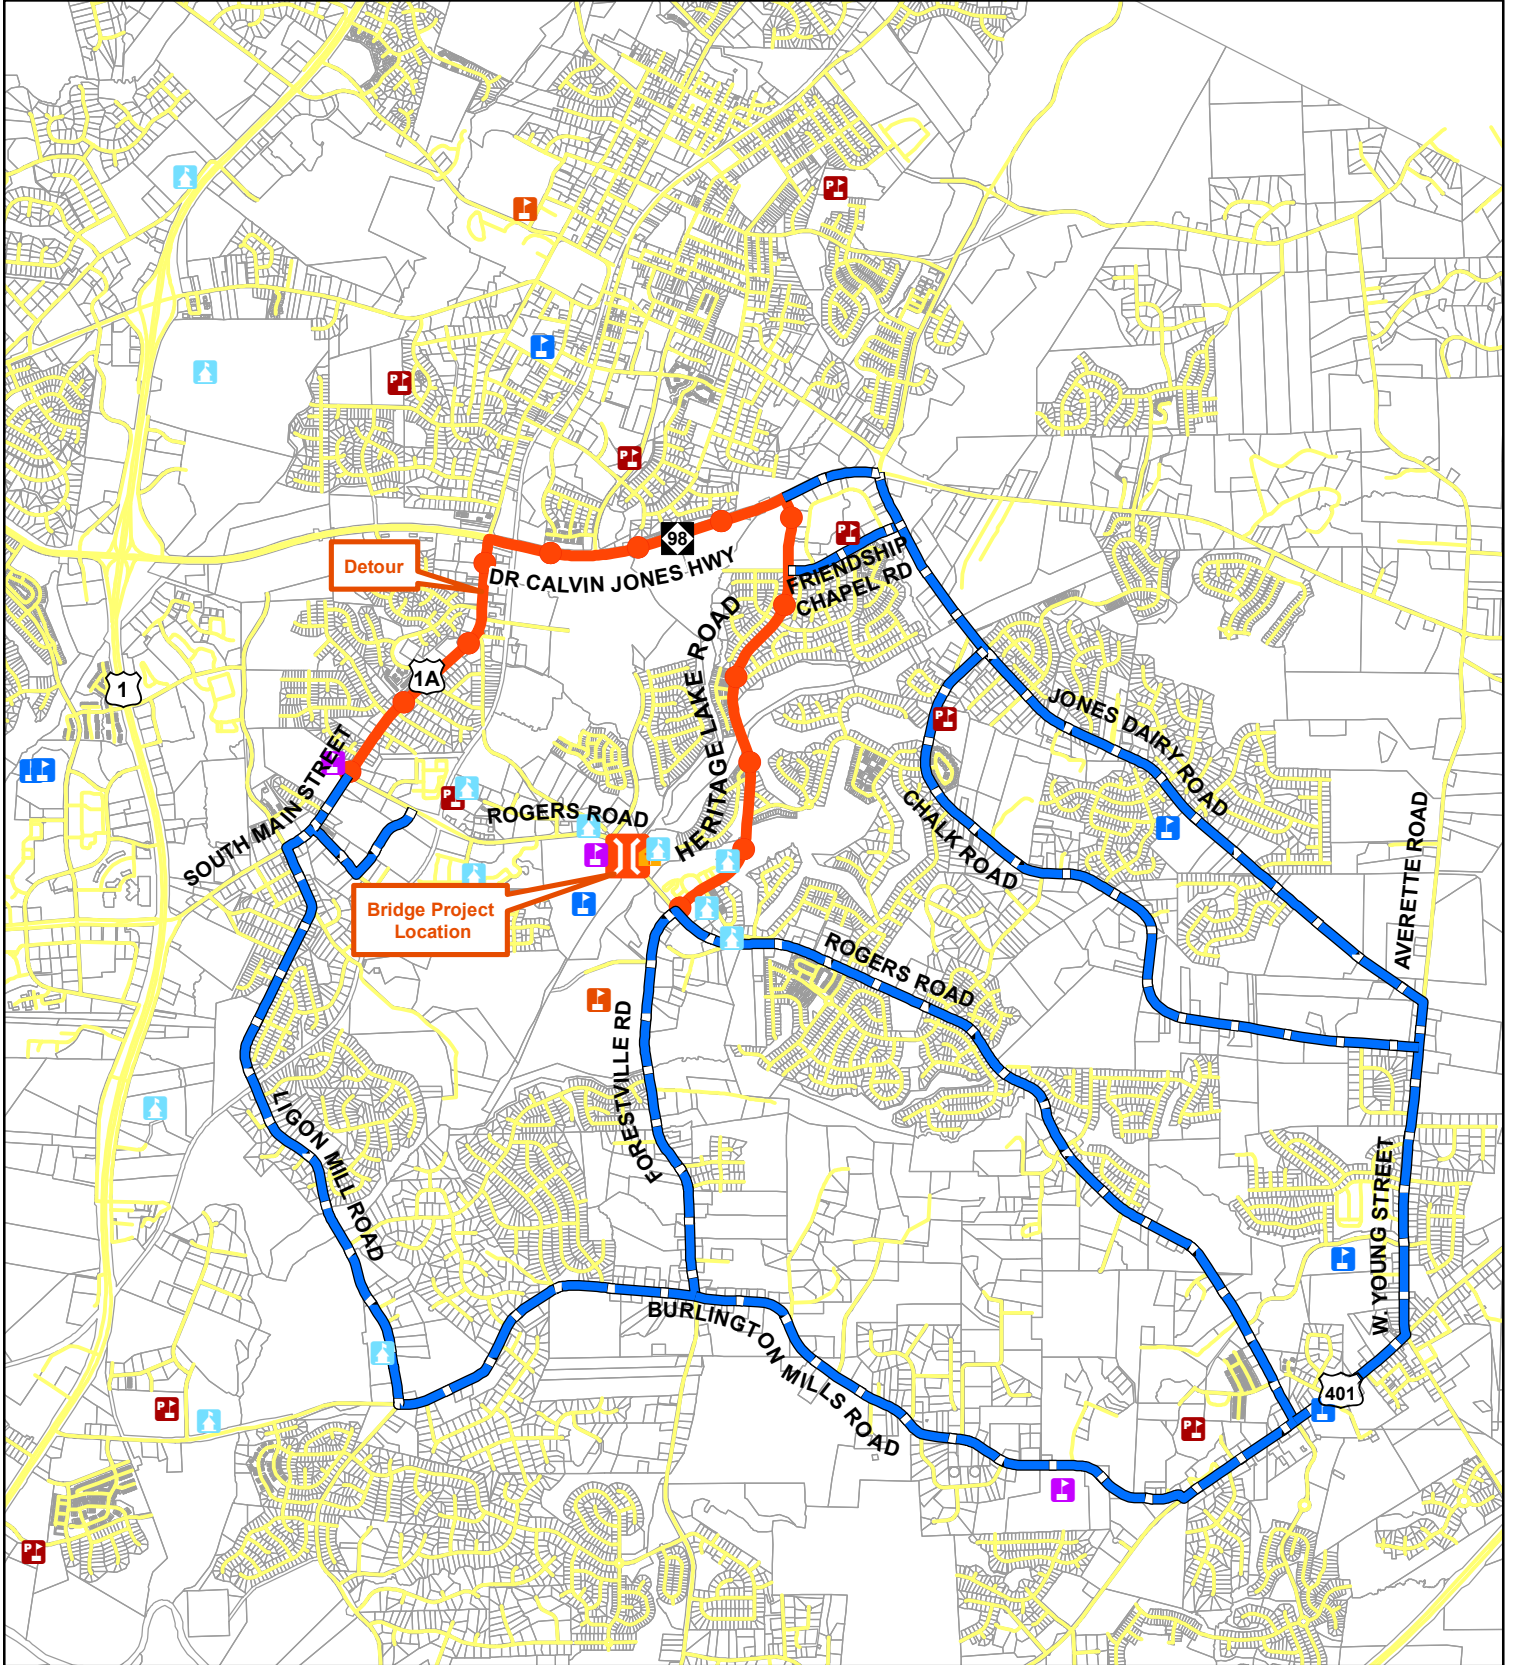

TOWN of
WAKE FOREST

Rogers Road Bridge Replacement Project Detour and Alternate Routes Map

TOWN of
WAKE FOREST

Legend

	Bridge Replacement		Shopping Center
	Proposed Detour Route		Elementary School
	Alternate Route		Middle School
	Streets		High School
	Property		Private School
	Place of Worship		Other Educational

Not to Scale

Please note that this map is intended for illustrative purposes only.

5/26/2016